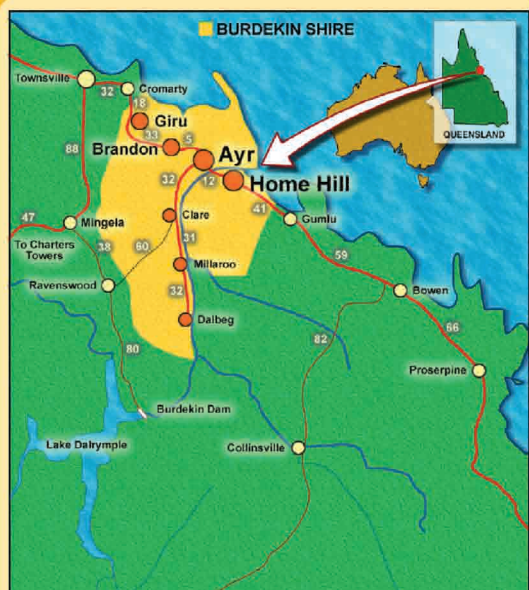

BURDEKIN BE ACTIVE TRAIL

- STAGE 1** Mackenzie to Cox Street
- STAGE 2** Cox to Chippendale Street
- STAGE 3** Chippendale to Kennedy Street

LEGEND

- Widen Existing Path to 2.5 m min
- Remove Existing and Construct New Concrete Path
- New 2.5 m wide Concrete Path
- Existing Path

NOVEMBER
2012

PARKS

- 1 Anzac Park
- 2 Coult's Park
- 3 Nelson's Lagoon
- 4 Plantation Park

SHOPS

- 1 Ayr CBD
- 2 East Ayr Shopping Village
- 3 Tosh's Convenience Store

SCHOOLS

- 1 Ayr Christian College
- 2 Ayr Community Kindergarten
- 3 Ayr State High School
- 4 Ayr State School
- 5 Burdekin Catholic High School
- 6 Burdekin School
- 7 East Ayr State School
- 8 St Francis Primary School