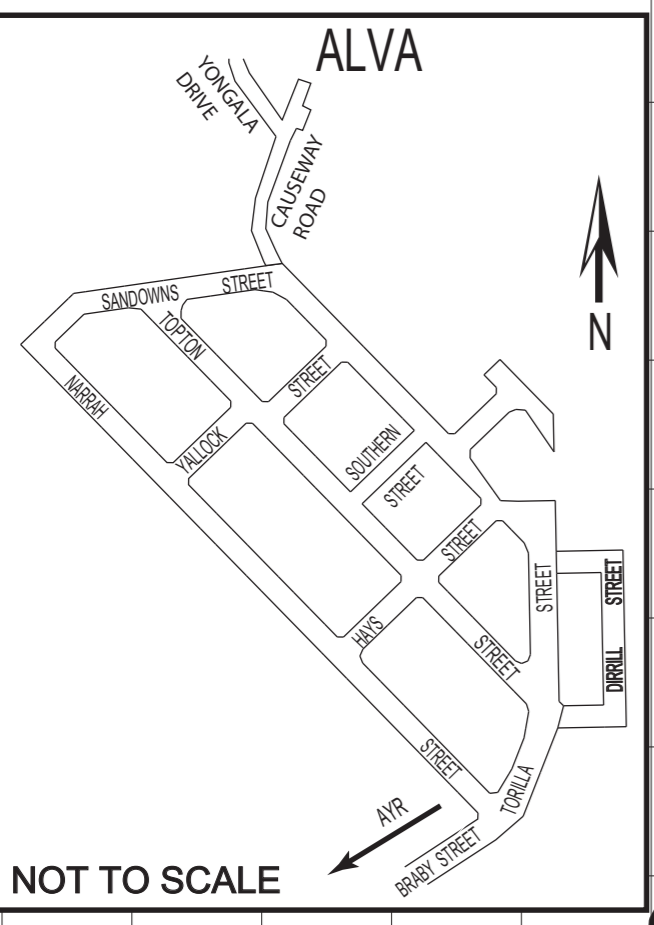

# ROADS SHIRE OF BURDEKIN

DISTANCES FROM AYR			
TOWNSVILLE	85km	HOME HILL	9.5km
GIRU	37km	BOWEN	117km
DALBEG	90km	MILLAROO	65km
CLARE	35km	GROPER CK	25km
ALVA	14km	JERONA	40km
WUNJUNGA	42km	MT KELLY	9km
JARVISFIELD	5km	RITA ISLAND	12km
INKERMAN	23km	BRANDON	6.4km