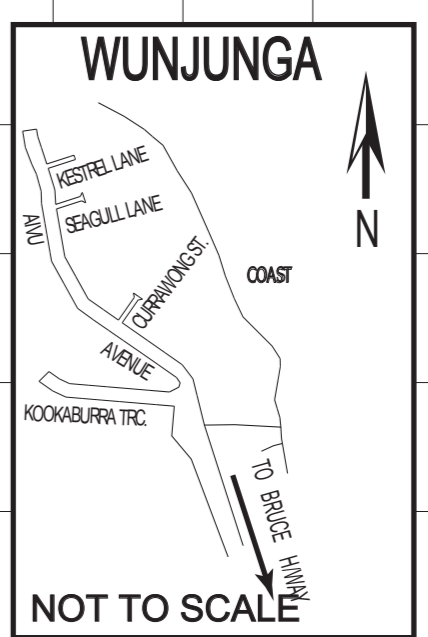

# ROADS SHIRE OF BURDEKIN

DISTANCES FROM AYR			
TOWNSVILLE	85km	HOME HILL	9.5km
GIRU	37km	BOWEN	117km
DALBEG	90km	MILLAROO	65km
CLARE	35km	GROPER CK	25km
ALVA	14km	JERONA	40km
WUNJUNGA	42km	MT KELLY	9km
JARVISFIELD	5km	RITA ISLAND	12km
INKERMAN	23km	BRANDON	6.4km