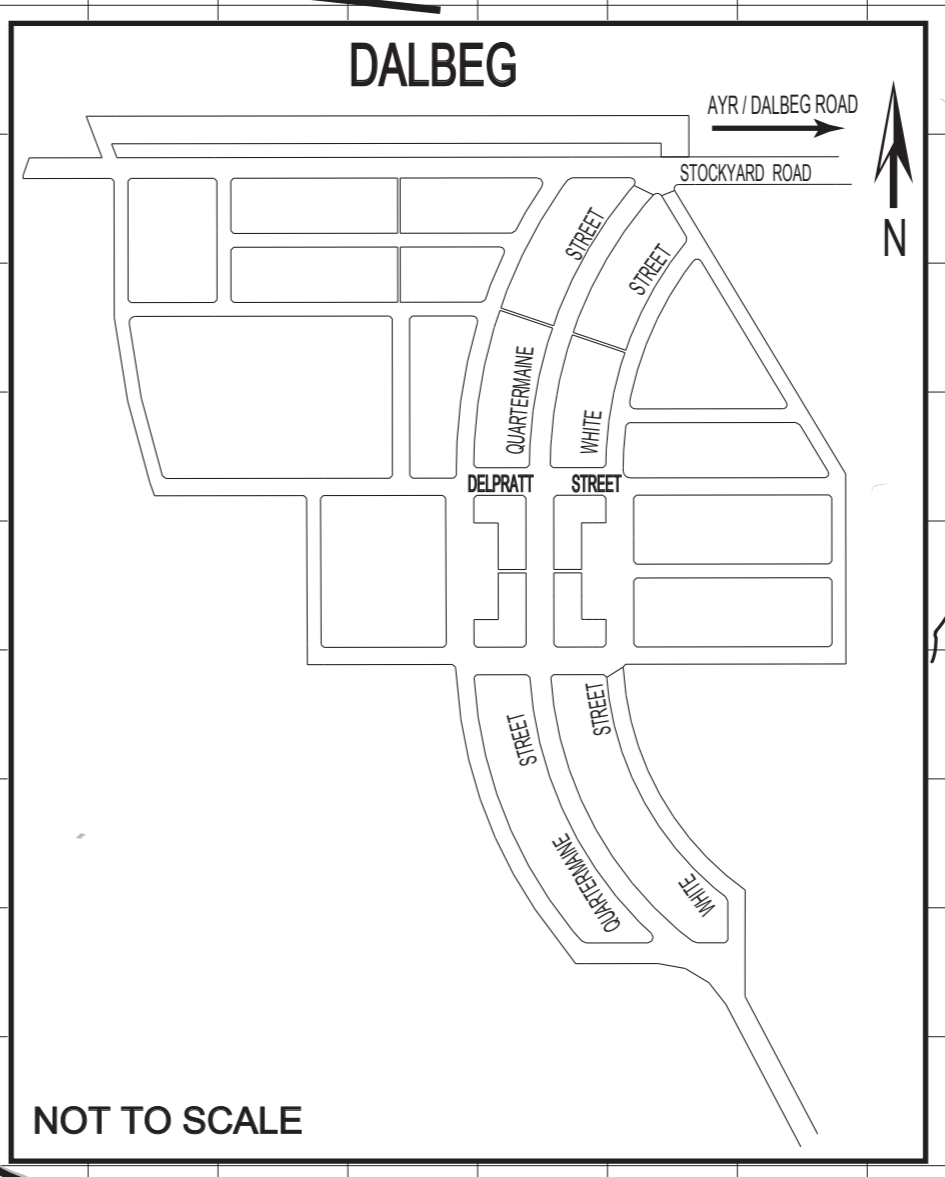

# ROADS SHIRE OF BURDEKIN

DISTANCES FROM AYR			
TOWNSVILLE	85km	HOME HILL	9.5km
GIRU	37km	BOWEN	117km
DALBEG	90km	MILLAROO	65km
CLARE	35km	GROPER CK	25km
ALVA	14km	JERONA	40km
WUNJUNGA	42km	MT KELLY	9km
JARVISFIELD	5km	RITA ISLAND	12km
INKERMAN	23km	BRANDON	6.4km