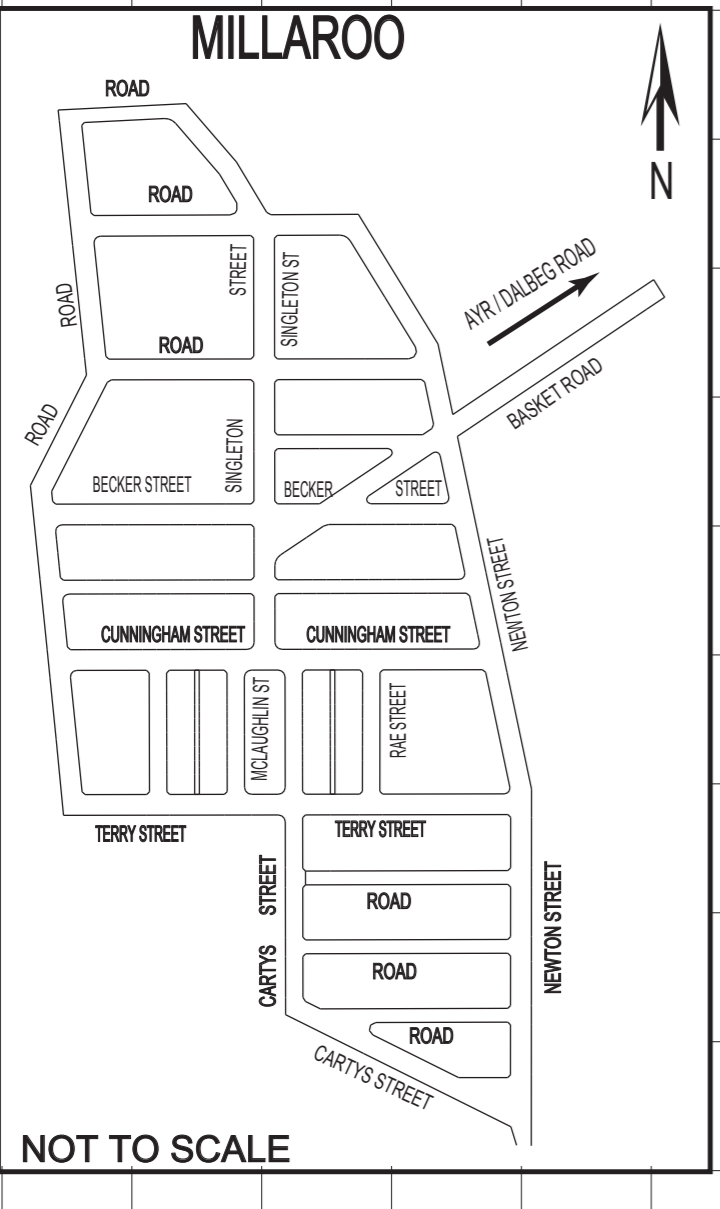

# ROADS SHIRE OF BURDEKIN

DISTANCES FROM AYR			
TOWNSVILLE	85km	HOME HILL	9.5km
GIRU	37km	BOWEN	117km
DALBEG	90km	MILLAROO	65km
CLARE	35km	GROPER CK	25km
ALVA	14km	JERONA	40km
WUNJUNGA	42km	MT KELLY	9km
JARVISFIELD	5km	RITA ISLAND	12km
INKERMAN	23km	BRANDON	6.4km