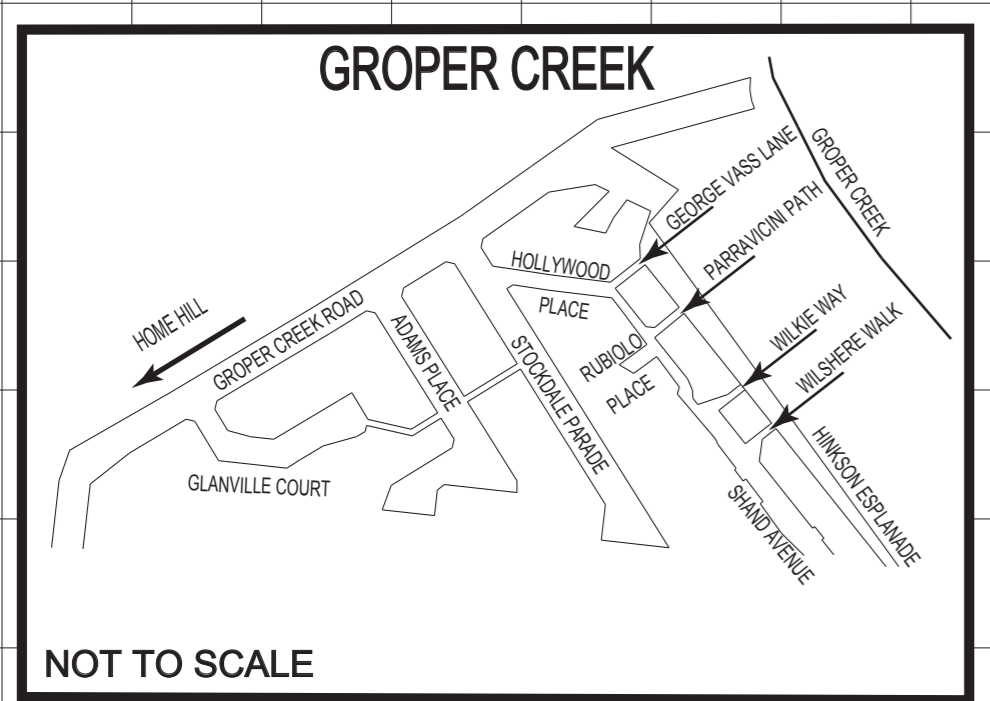

# ROADS SHIRE OF BURDEKIN

DISTANCES FROM AYR			
TOWNSVILLE	85km	HOME HILL	9.5km
GIRU	37km	BOWEN	117km
DALBEG	90km	MILLAROO	65km
CLARE	35km	GROPER CK	25km
ALVA	14km	JERONA	40km
WUNJUNGA	42km	MT KELLY	9km
JARVISFIELD	5km	RITA ISLAND	12km
INKERMAN	23km	BRANDON	6.4km