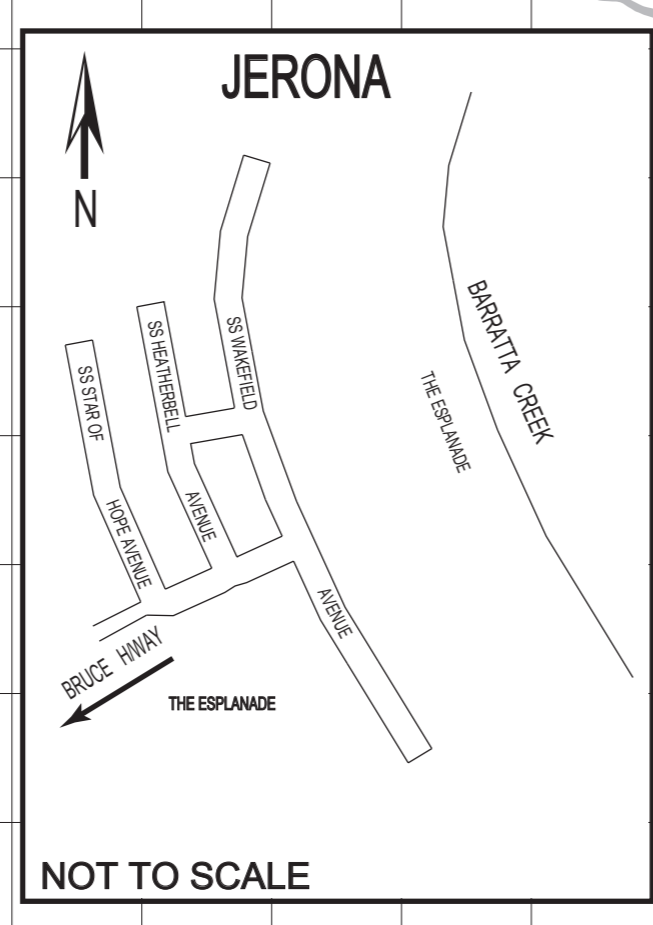

# ROADS SHIRE OF BURDEKIN

DISTANCES FROM AYR			
TOWNSVILLE	85km	HOME HILL	9.5km
GIRU	37km	BOWEN	117km
DALBEG	90km	MILLAROO	65km
CLARE	35km	GROPER CK	25km
ALVA	14km	JERONA	40km
WUNJUNGA	42km	MT KELLY	9km
JARVISFIELD	5km	RITA ISLAND	12km
INKERMAN	23km	BRANDON	6.4km